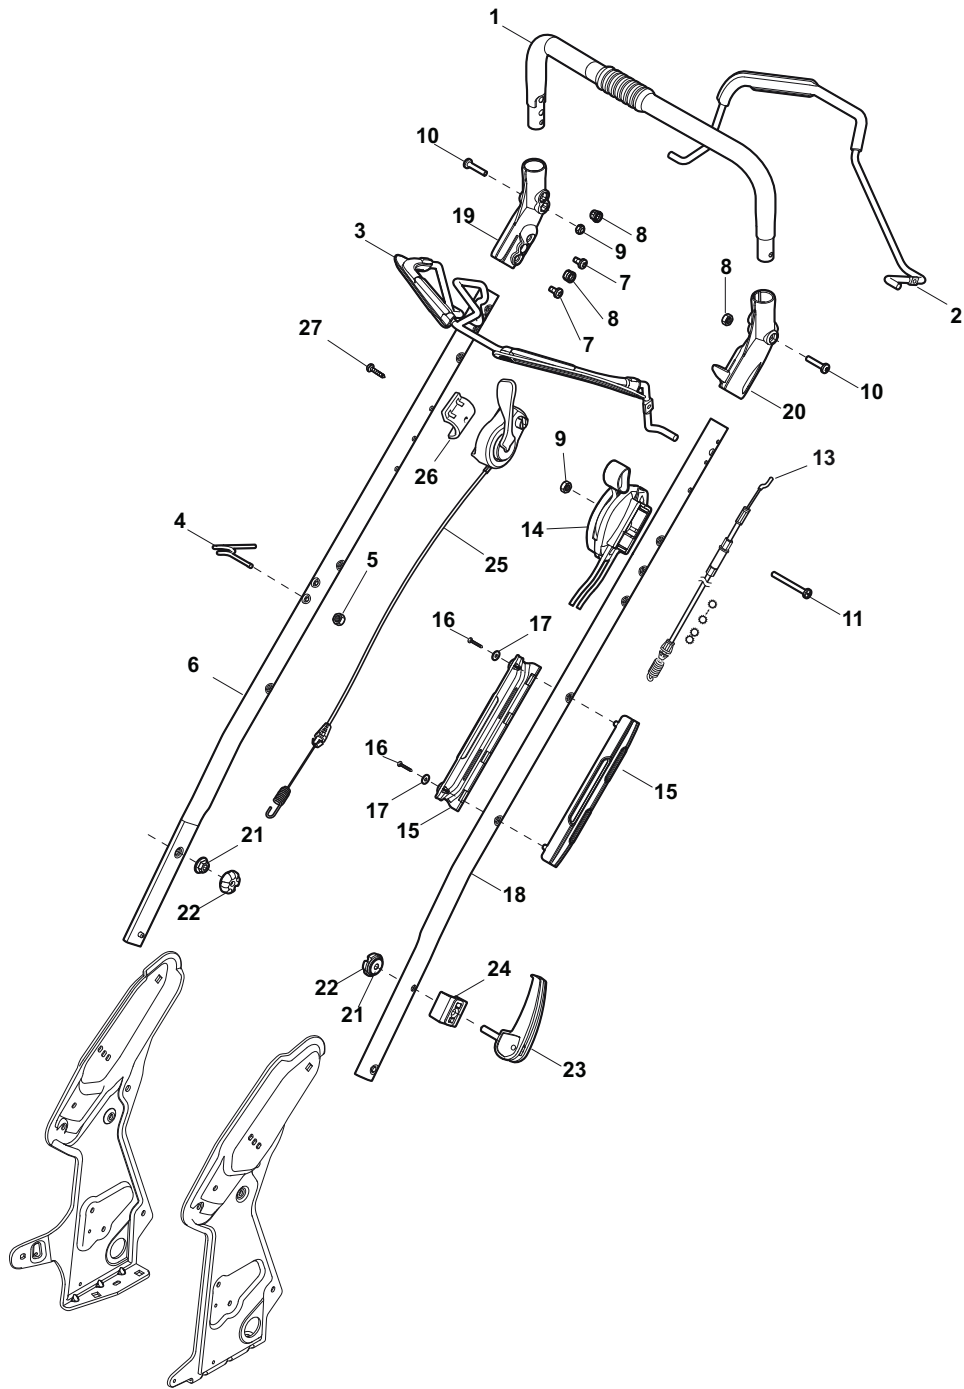

Fig.	Quantity	Part No	Description	Notes
54	1	112794986/0	Screw	
55	2	112727799/0	Screw	
56	1	112521350/0	Washer	
57	1	112155000/0	Nut	
58	1	381608501/0	Stiffening Lower	
59	1	118203853/0	Screw	

Fig.	Quantity	Part No	Description	Notes
1	1	381006670/2	Handle Tube	
2	1	381003349/0	Lever, Driving	
3	1	381003344/0	Lever, Engine Brake	
4	1	122430309/0	Spring	
5	1	112154330/0	Nut	
6	1	381006821/0	Handle Grey, Right	
6	1	381006895/0	Handle Black, Right	
7	4	112735662/1	Screw	
8	3	322041967/1	Bushing	
9	3	112154510/0	Nut	
10	2	112728721/0	Screw	
11	1	112727786/0	Screw	
12	1	181030065/0	Cable, Thread Engine Brake	
13	1	381030067/0	Cable Rear Drive	
14	1	181005507/0	Throttle Cable	GGP Engine
14	1	181005508/0	Throttle Cable	B&S Engine
14	1	181005529/0	Throttle Cable	Honda Engine
15	1	322806644/0	Protection	
16	2	112727812/0	Screw	
17	2	112523000/1	Washer	
18	1	381006823/0	Handle Grey, Left	
18	1	381006897/0	Handle Black, Left	
19	1	322488301/0	Joint Sleeve Grey Right	
20	1	322488303/0	Joining Sleeve Grey Left	
21	2	112154220/0	Nut	
22	2	322399835/0	Knob	
23	2	381003253/0	Handle	
24	2	322680017/0	Washer	

Fig.	Quantity	Part No	Description	Notes
1	1	122570132/0	Left Pinion	
2	4	112608600/0	Seeger	
3	2	119216035/0	Bearing	
4	1	122570131/0	Right Pinion	
5	2	122753000/0	Pin	
11	1	181003106/1	Gear Box	
12	1	122601908/1	Pulley	
13	1	112645705/0	Elastic Pin	
14	1	122033290/0	Adjustment Rod	
15	1	135064392/0	Belt	
21	1	122041957/1	Bushing	
22	1	122450063/0	Spring	
23	1	322680009/0	Washer	
24	1	112154510/0	Nut	
25	1	322109550/0	Rod Cup	