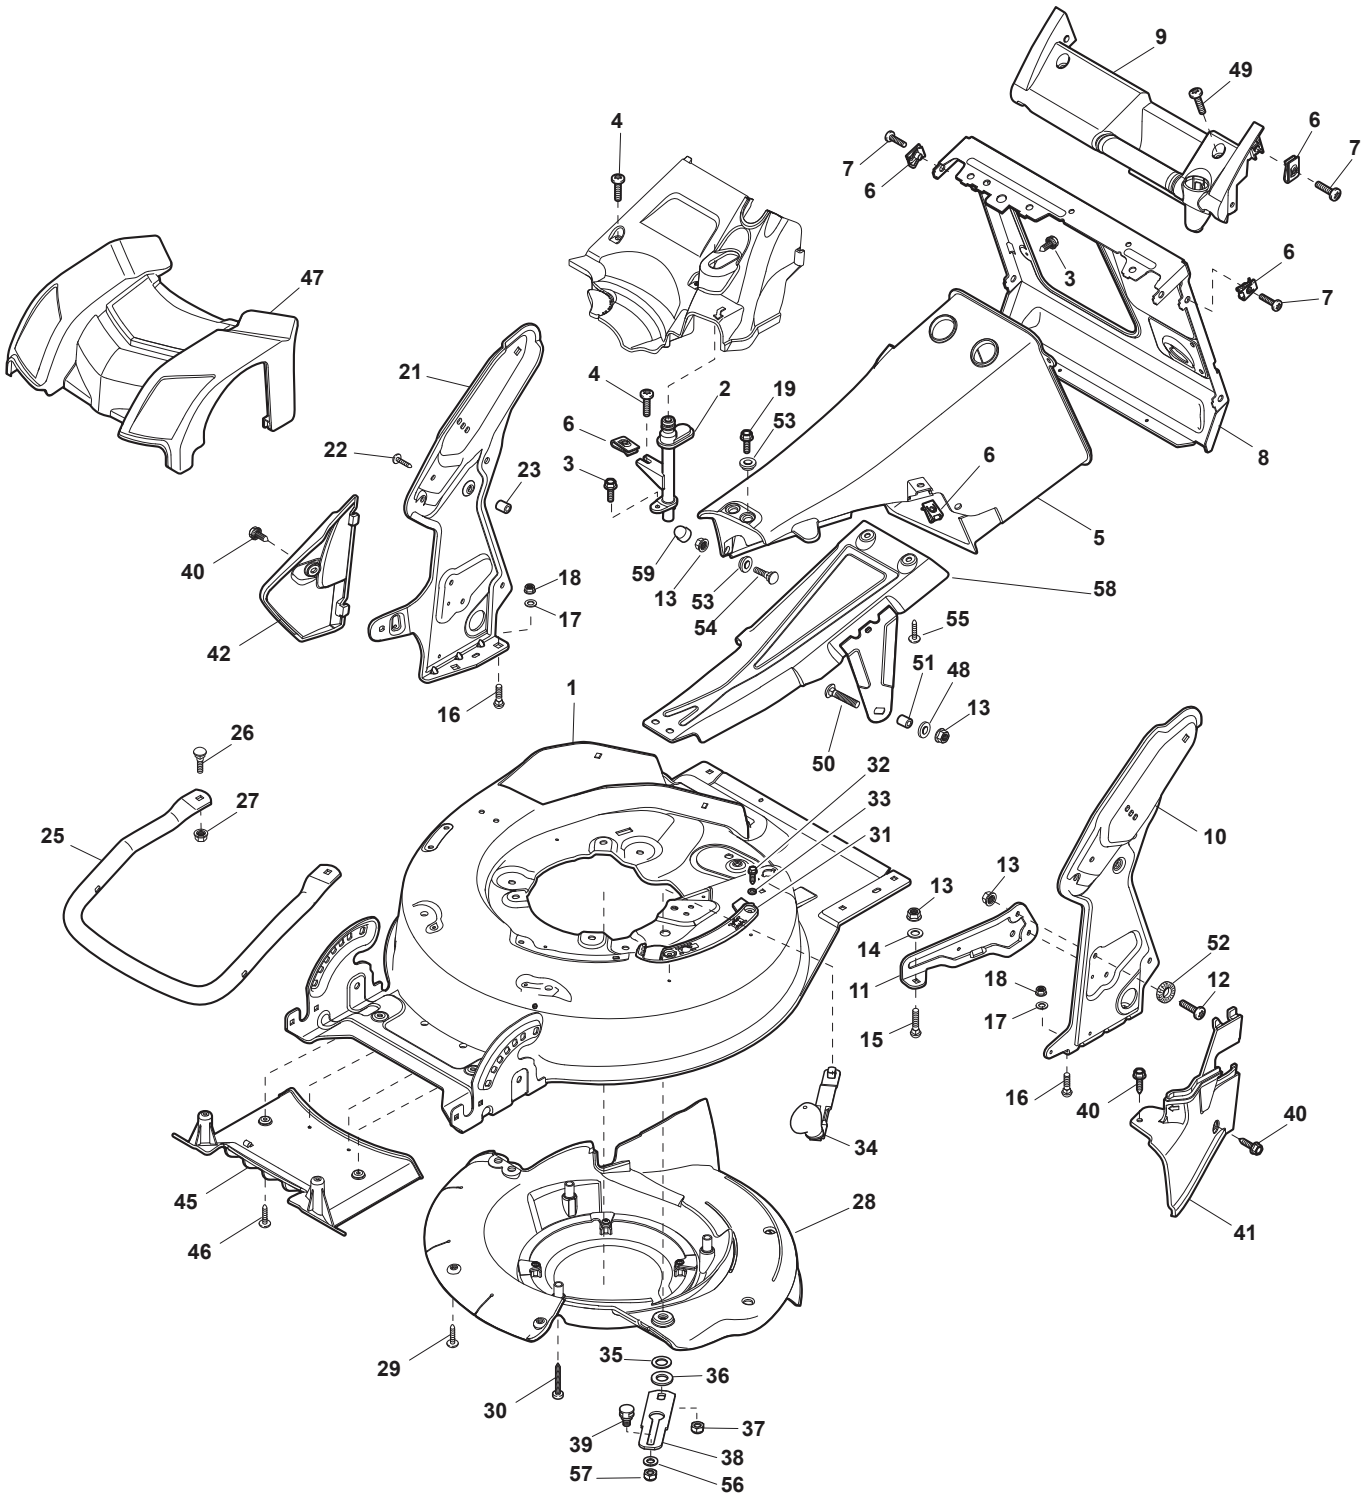

Fig.	Quantity	Part No	Description	Notes
54	1	112794986/0	Screw	
55	2	112727799/0	Screw	
56	1	112521350/0	Washer	
57	1	112155000/0	Nut	
58	1	381608501/0	Stiffening Lower	
59	1	118203853/0	Screw	

Fig.	Quantity	Part No	Description	Notes
1	1	381006670/2	Handle Tube	
2	1	381003349/0	Lever, Driving	
3	1	381003344/0	Lever, Engine Brake	
4	1	122430309/0	Spring	
5	1	112154330/0	Nut	
6	1	381006821/0	Handle Grey, Right	
6	1	381006895/0	Handle Black, Right	
7	4	112735662/1	Screw	
8	3	322041967/1	Bushing	
9	3	112154510/0	Nut	
10	2	112728721/0	Screw	
11	1	112727786/0	Screw	
12	1	181030065/0	Cable, Thread Engine Brake	
13	1	381030067/0	Cable Rear Drive	
14	1	181005507/0	Throttle Cable	GGP Engine
14	1	181005508/0	Throttle Cable	B&S Engine
14	1	181005529/0	Throttle Cable	Honda Engine
15	1	322806644/0	Protection	
16	2	112727812/0	Screw	
17	2	112523000/1	Washer	
18	1	381006823/0	Handle Grey, Left	
18	1	381006897/0	Handle Black, Left	
19	1	322488301/0	Joint Sleeve Grey Right	
20	1	322488303/0	Joining Sleeve Grey Left	
21	2	112154220/0	Nut	
22	2	322399835/0	Knob	
23	2	381003253/0	Handle	
24	2	322680017/0	Washer	

Fig.	Quantity	Part No	Description	Notes
1	1	122570132/0	Left Pinion	
2	4	112608600/0	Seeger	
3	2	119216035/0	Bearing	
4	1	122570131/0	Right Pinion	
5	2	122753000/0	Pin	
11	1	181003106/1	Gear Box	
12	1	122601908/1	Pulley	
13	1	112645705/0	Elastic Pin	
14	1	122033290/0	Adjustment Rod	
15	1	135064392/0	Belt	
21	1	122041957/1	Bushing	
22	1	122450063/0	Spring	
23	1	322680009/0	Washer	
24	1	112154510/0	Nut	
25	1	322109550/0	Rod Cup	