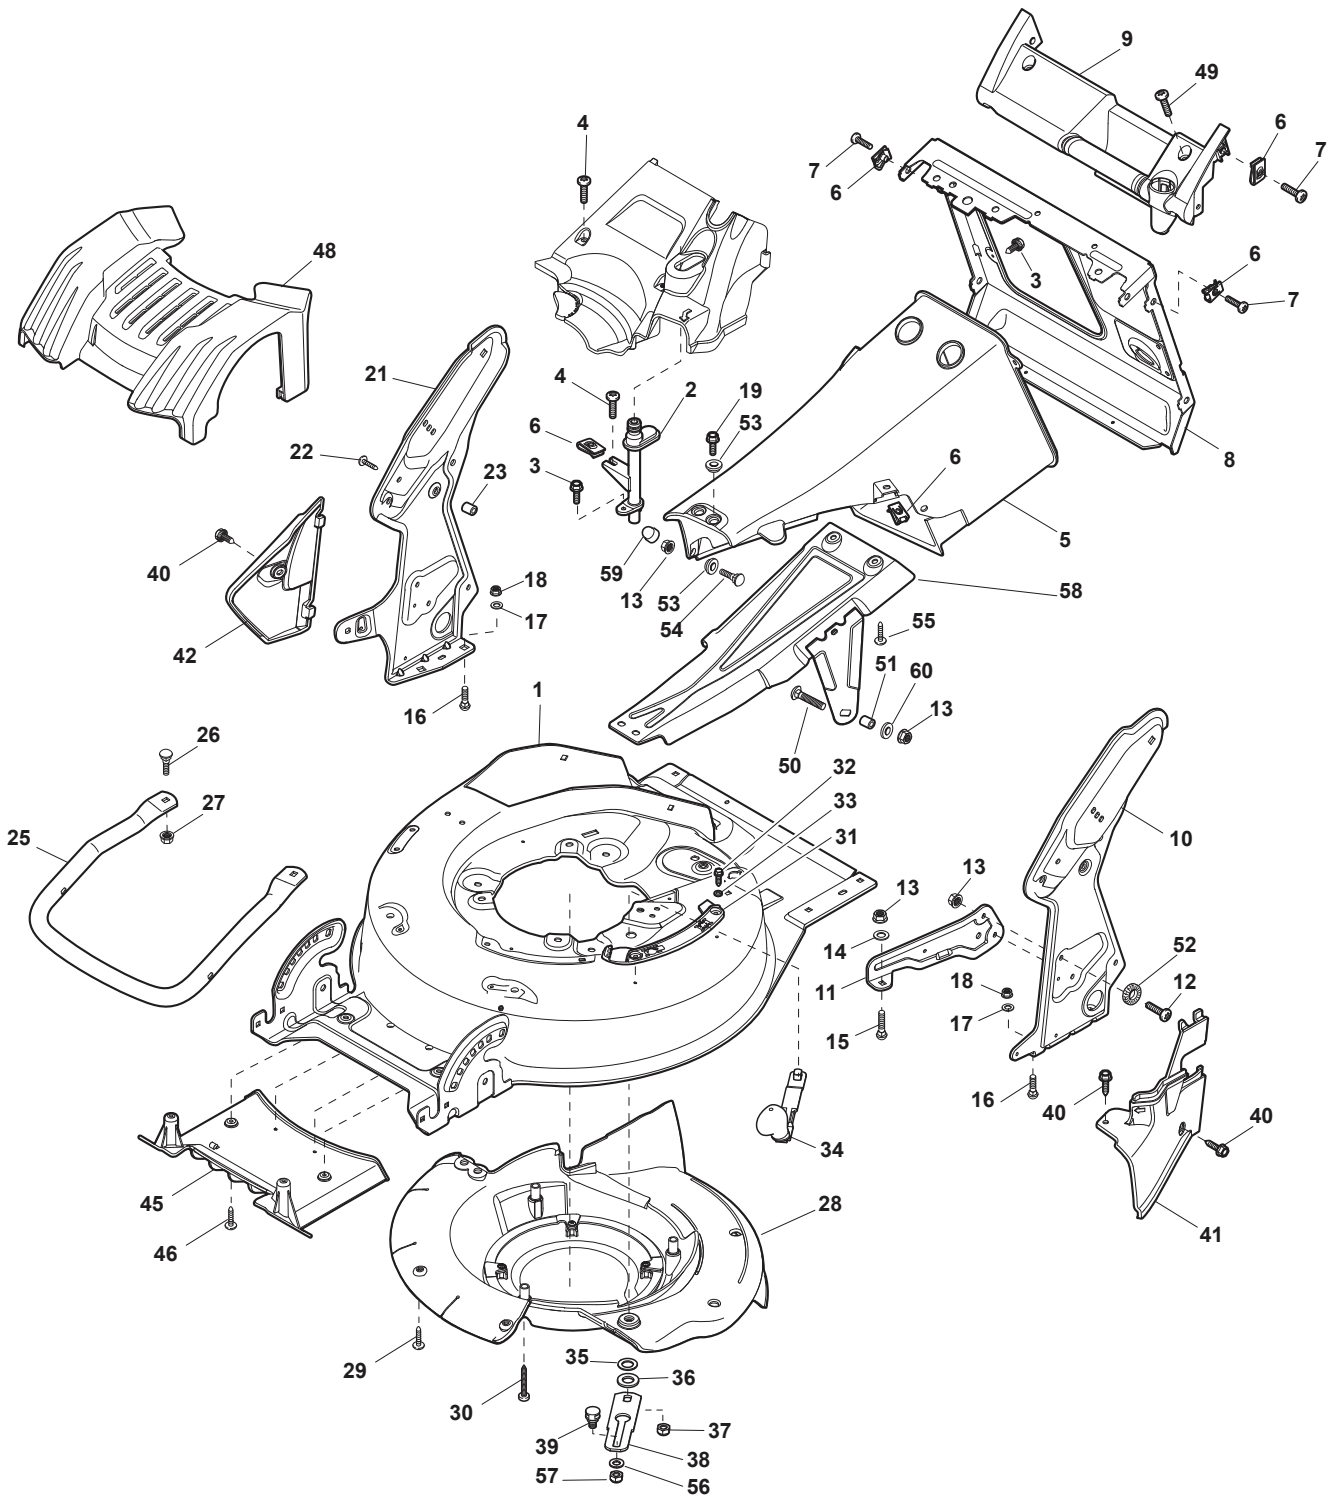

Fig.	Quantity	Part No	Description	Notes
53	6	325160039/0	Spacer	
54	1	112794986/0	Screw	
55	2	112727799/0	Screw	
56	1	112521350/0	Washer	
57	1	112155000/0	Nut	
58	1	381608501/0	Stiffening Lower	
59	1	118203853/0	Screw	
60	1	112523040/0	Washer